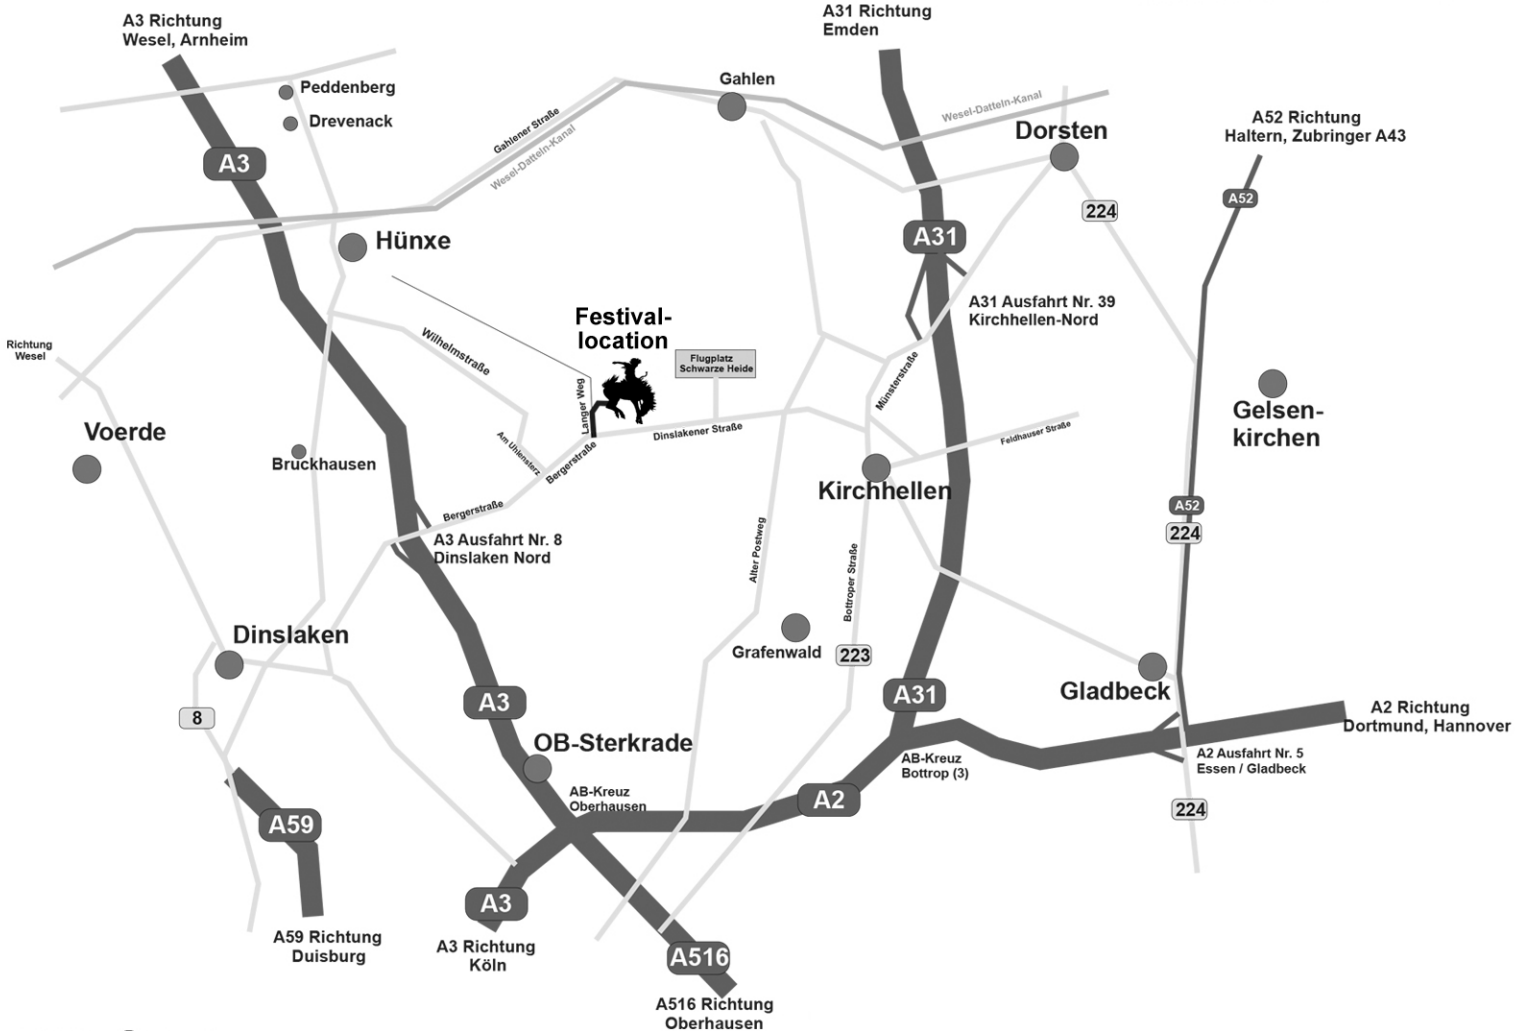

# RUHRPOTT RODEO

1.+2.+3. JULY 2022

20  
22

## ARRIVAL

### ADDRESS

LANGER WEG  
ECKE L462  
(BERGERSTR.)  
46569 HÜNXE

## BY CAR

A3 TO EXIT NO. 8, DINSLAKEN NORD, THEN FOLLOW THE RODEO-SIGNS